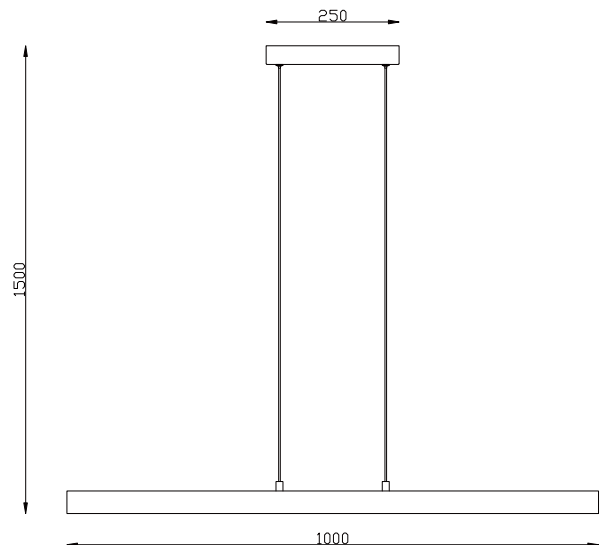

# INSTRUCTION MANUAL

220~240V  
50Hz

4x LED 4W

Balo HL 4 Black with Gold  
93699

Overall Sizes:

This item contains  
unchangeable LED

|       |        |
|-------|--------|
| 1440  | LM     |
| 16    | W      |
| 3000  | K      |
| >80   | CRI    |
| 30000 | H      |
| 15000 | ON/OFF |