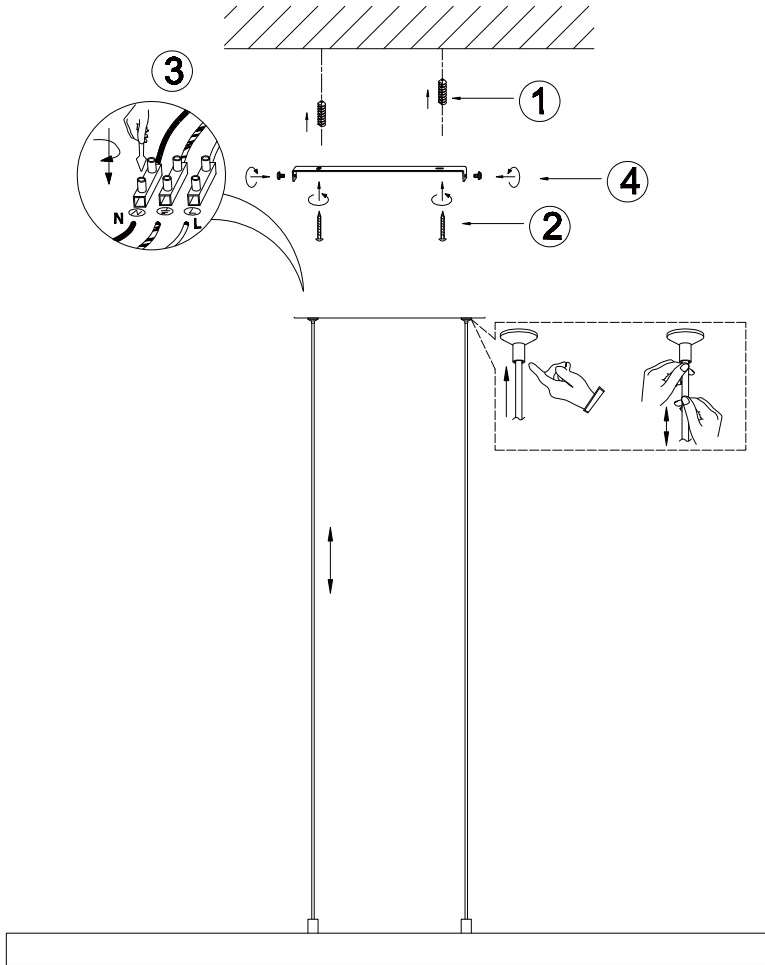

# INSTRUCTION MANUAL

220~240V  
50Hz

4x LED 4W

Balo HL 4 Black with Gold  
93699

Overall Sizes:

This item contains  
unchangeable LED

|       |        |
|-------|--------|
| 1440  | LM     |
| 16    | W      |
| 3000  | K      |
| >80   | CRI    |
| 30000 | H      |
| 15000 | ON/OFF |