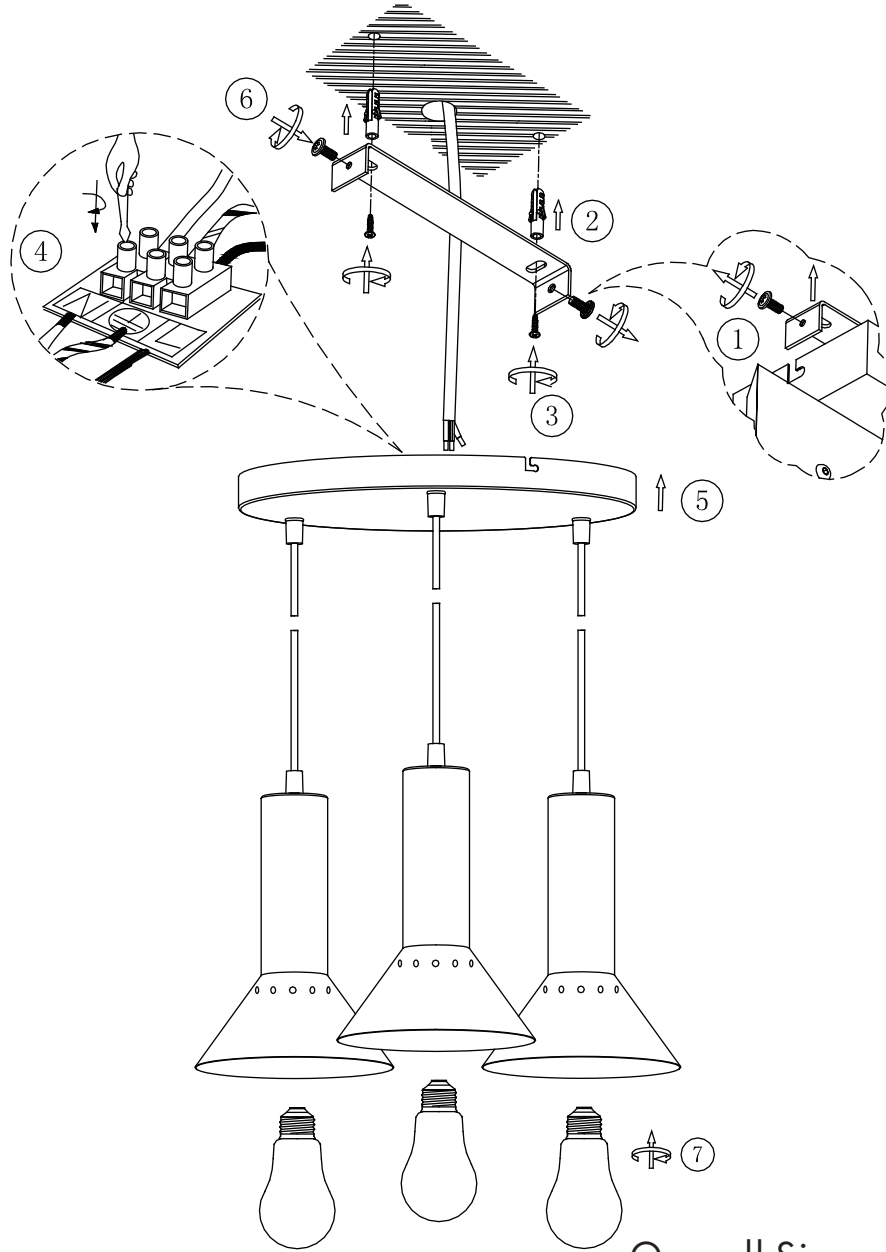

# INSTRUCTION MANUAL

220~240V  
50Hz

Max.  $\varnothing$ 80mm  
3x E27 Max. 60W

0.5m

## Speaker HL 3

Overall Sizes: