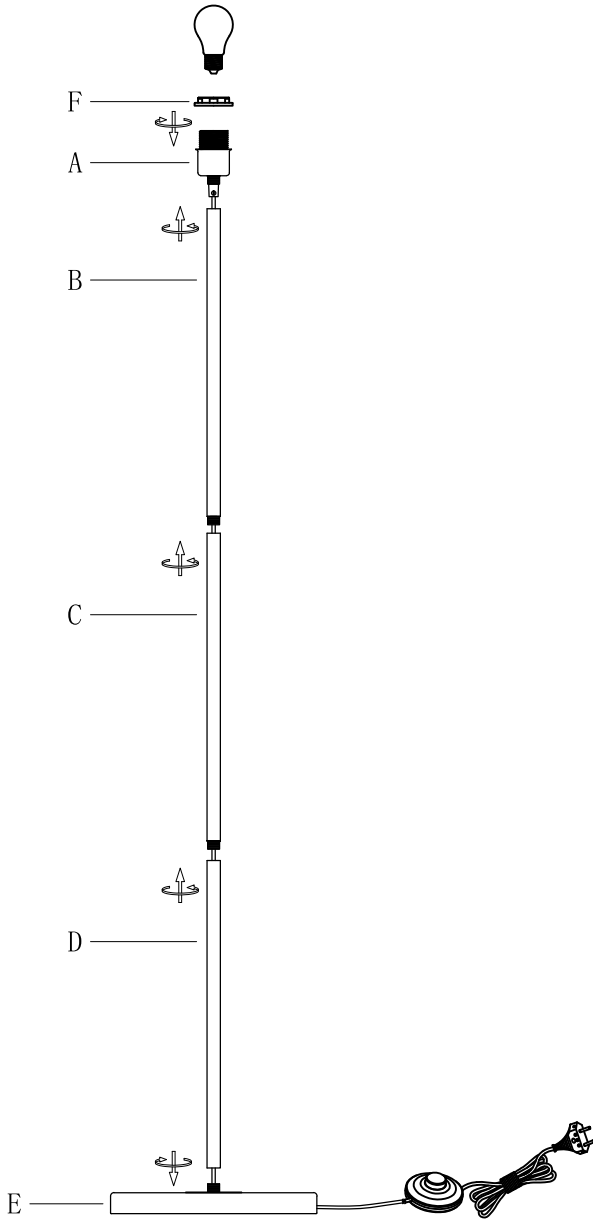

INSTRUCTION MANUAL

220~240V
50Hz

Max. ø80mm
E27 Max.60W

Kaso FL Brass
93709

Overall Sizes: