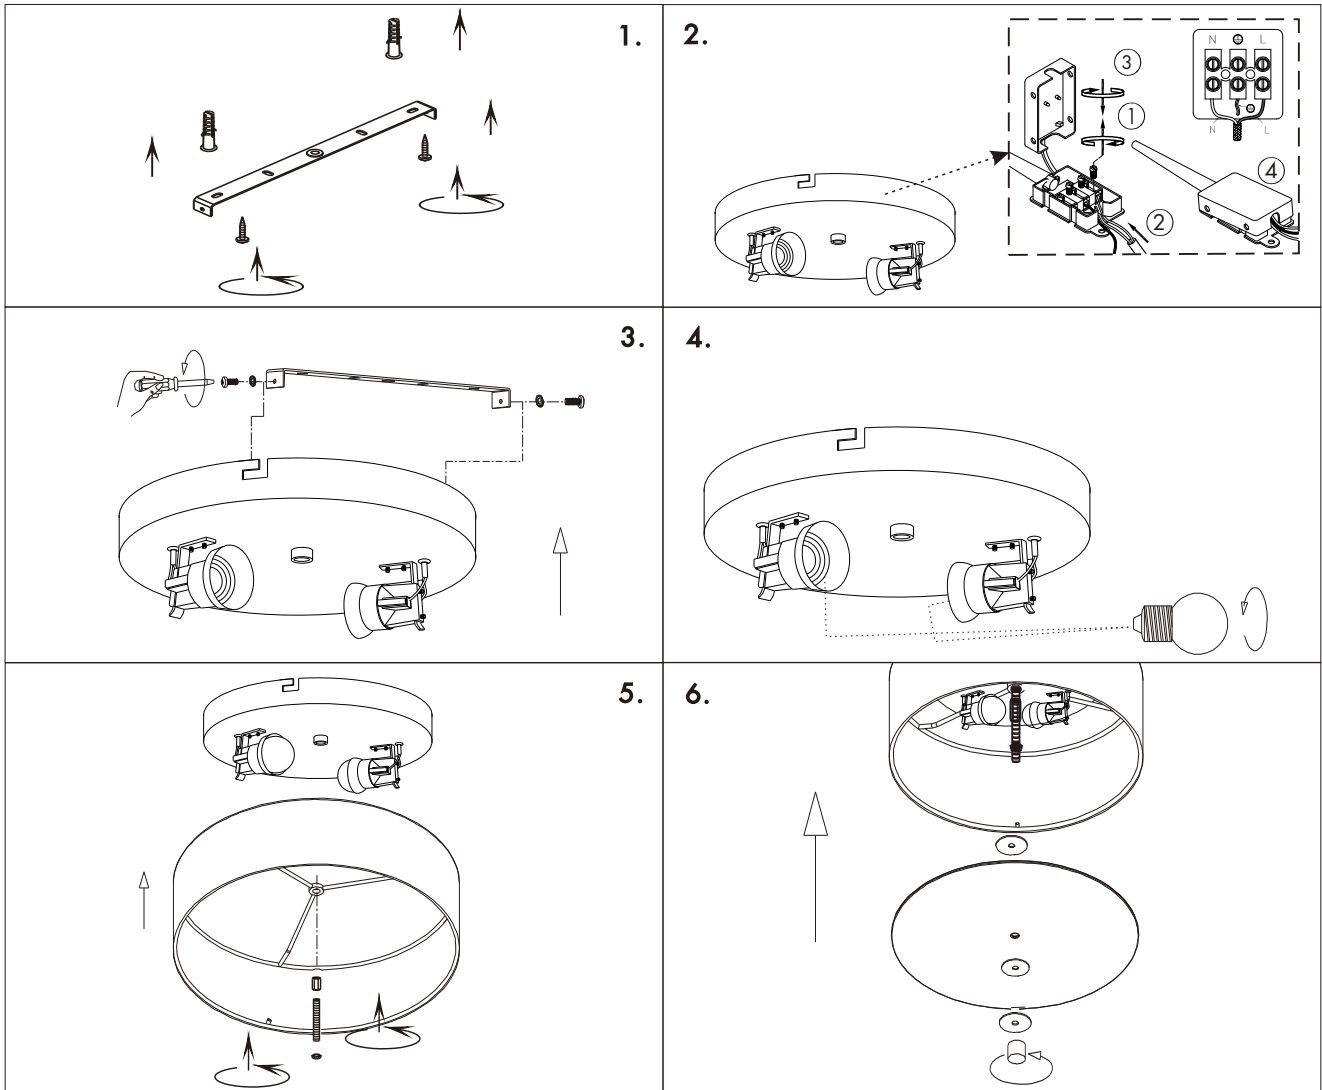

## Drum CL Jute

**Drum CL 30 Jute**  
Ceiling plate: 2xE27

Overall size:

**Drum CL 50 Jute**  
Ceiling plate: 4xE27

Overall size:

**Drum CL 70 Jute**  
Ceiling plate: 6xE27

Overall size: