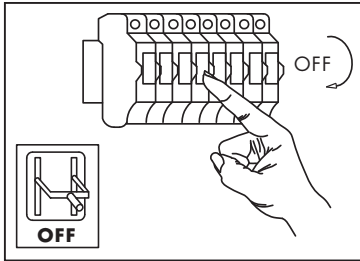

# INSTRUCTION MANUAL

Gina 1 SL Rusty with Wood  
96672

Overall size: